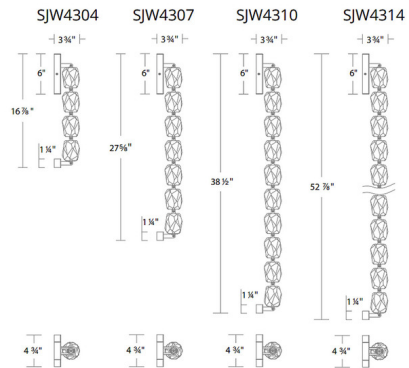

### Specifications

COLOR . . . . . Radiance Crystal  
BODY FINISH . . . . . Aged Brass  
WATTAGE . . . . . 15W  
DIMMER . . . . . Low Voltage Electronic  
DIMENSIONS . . . . . 4.75"W x 16.925"H x 3.75"D  
INTEGRATED LED MODULE . . . . . 4 x LED/3.75W/120-277V LED