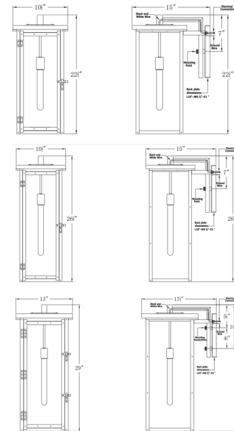

Specifications

COLOR	Clear
BODY FINISH	Antique Copper
WATTAGE	40W
DIMMER	Standard 120V
DIMENSIONS	10.5"W x 23"H x 15"D
BULB INCLUDED	1 x Edison Tube/Medium (E26)/40W/120V Incandescent
OTHER BULB OPTIONS	1 x Edison Tube/Medium (E26)/120V LED 1 x T10/Medium (E26)/120V LED