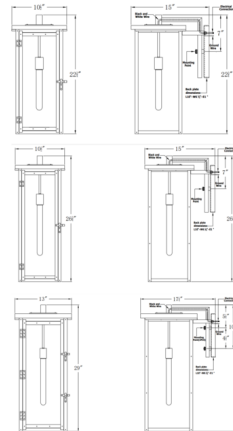

Specifications

COLOR	Clear
BODY FINISH	Antique Copper
WATTAGE	40W
DIMMER	Standard 120V
DIMENSIONS	10.5"W x 23"H x 15"D
BULB INCLUDED	1 x Edison Tube/Medium (E26)/40W/120V Incandescent
OTHER BULB OPTIONS	1 x Edison Tube/Medium (E26)/120V LED 1 x T10/Medium (E26)/120V LED