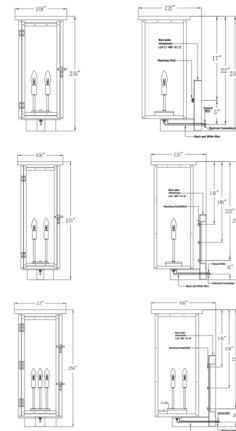

Shown in antique copper / clear

Specifications

COLOR	Clear
BODY FINISH	Antique Copper
WATTAGE	27W
DIMMER	Standard 120V
DIMENSIONS	13"W x 29.25"H x 16.25"D
BULB NOT INCLUDED	3 x B10/Candelabra (E12)/9W/120V LED
OTHER BULB OPTIONS	3 x B10/Candelabra (E12)/60W/120V Incandescent 3 x CA10/Candelabra (E12)/120V LED