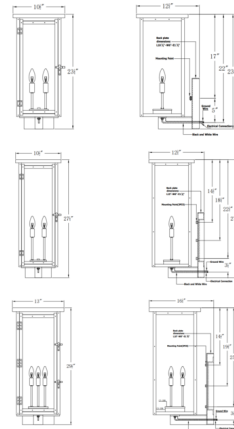

### Specifications

COLOR	Clear
BODY FINISH	Antique Copper
WATTAGE	27W
DIMMER	Standard 120V
DIMENSIONS	13"W x 29.25"H x 16.25"D
BULB NOT INCLUDED	3 x B10/Candelabra (E12)/9W/120V LED
OTHER BULB OPTIONS	3 x B10/Candelabra (E12)/60W/120V Incandescent 3 x CA10/Candelabra (E12)/120V LED