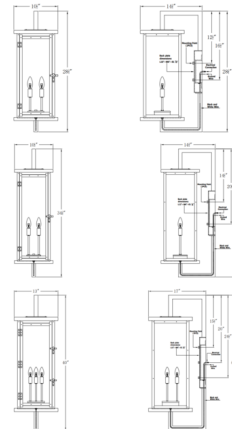

Shown in antique copper / clear

Specifications

COLOR	Clear
BODY FINISH	Antique Copper
WATTAGE	18W
DIMMER	Standard 120V
DIMENSIONS	10.5"W x 29"H x 14.75"D
BULB NOT INCLUDED	2 x B10/Candelabra (E12)/9W/120V LED
OTHER BULB OPTIONS	2 x B10/Candelabra (E12)/60W/120V Incandescent 2 x CA10/Candelabra (E12)/120V LED

CLICK TO VIEW PRODUCT

Notes: