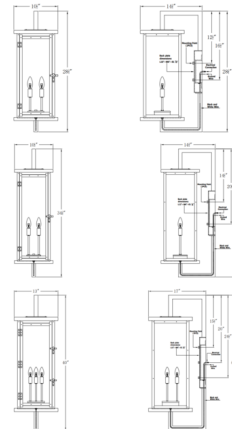

Shown in antique copper / clear

Specifications

COLOR	Clear
BODY FINISH	Antique Copper
WATTAGE	18W
DIMMER	Standard 120V
DIMENSIONS	10.5"W x 29"H x 14.75"D
BULB NOT INCLUDED	2 x B10/Candelabra (E12)/9W/120V LED
OTHER BULB OPTIONS	2 x B10/Candelabra (E12)/60W/120V Incandescent 2 x CA10/Candelabra (E12)/120V LED