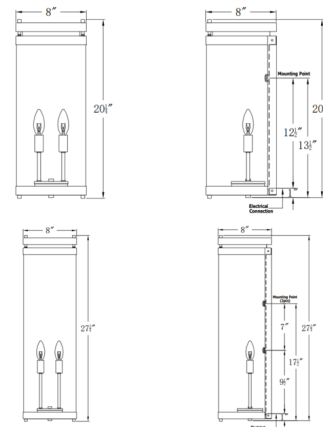

### Specifications

COLOR	Clear
BODY FINISH	Antique Copper
WATTAGE	18W
DIMMER	Standard 120V
DIMENSIONS	8"W x 20.5"H x 8"D
BULB NOT INCLUDED	2 x B10/Candelabra (E12)/9W/120V LED
OTHER BULB OPTIONS	2 x B10/Candelabra (E12)/60W/120V Incandescent 2 x CA11/Candelabra (E12)/120V LED