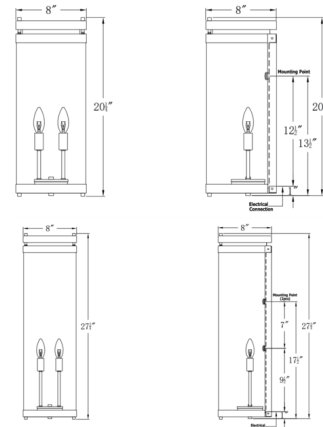

### Specifications

COLOR	Clear
BODY FINISH	Antique Copper
WATTAGE	18W
DIMMER	Standard 120V
DIMENSIONS	8"W x 20.5"H x 8"D
BULB NOT INCLUDED	2 x B10/Candelabra (E12)/9W/120V LED
OTHER BULB OPTIONS	2 x B10/Candelabra (E12)/60W/120V Incandescent 2 x CA11/Candelabra (E12)/120V LED