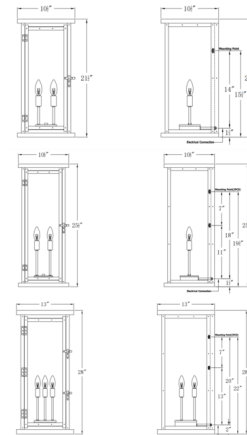

Shown in antique copper / clear

Specifications

COLOR	Clear
BODY FINISH	Antique Copper
WATTAGE	18W
DIMMER	Standard 120V
DIMENSIONS	10.5"W x 21.5"H x 10.5"D
BULB NOT INCLUDED	2 x B10/Candelabra (E12)/9W/120V LED
OTHER BULB OPTIONS	2 x B10/Candelabra (E12)/60W/120V Incandescent 2 x CA10/Candelabra (E12)/120V LED