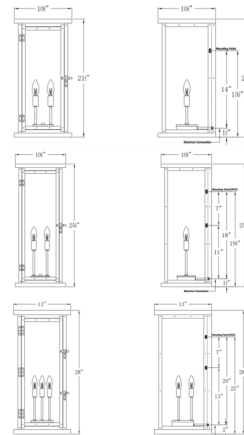

Shown in antique copper / clear

Specifications

COLOR	Clear
BODY FINISH	Antique Copper
WATTAGE	18W
DIMMER	Standard 120V
DIMENSIONS	10.5"W x 21.5"H x 10.5"D
BULB NOT INCLUDED	2 x B10/Candelabra (E12)/9W/120V LED
OTHER BULB OPTIONS	2 x B10/Candelabra (E12)/60W/120V Incandescent 2 x CA10/Candelabra (E12)/120V LED