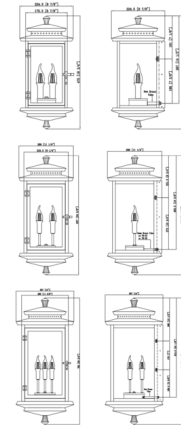

By The CopperSmith

Description

The Traveler Flush Outdoor Wall Light's elegant design is a warm welcome to those who appreciate timeless style. Constructed of Copper, the Traveler features brass details that perfectly contrast against the Copper frame. Panes of clear glass add protection and give a window into the inner workings of this fixture. Flank your garage or light up the entryway with the regal Traveler.

Shown in antique copper / clear

Specifications

COLOR	Clear
BODY FINISH	Antique Copper
WATTAGE	18W
DIMMER	Standard 120V
DIMENSIONS	9"W x 18.5"H x 9"D
BULB NOT INCLUDED	2 x B10/Candelabra (E12)/9W/120V LED
OTHER BULB OPTIONS	2 x B10/Candelabra (E12)/60W/120V Incandescent 2 x CA10/Candelabra (E12)/120V LED