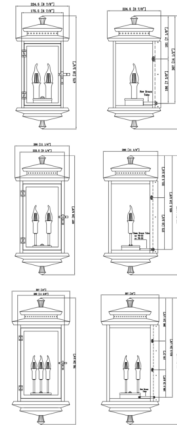

By The CopperSmith

Description

The Traveler Flush Outdoor Wall Light's elegant design is a warm welcome to those who appreciate timeless style. Constructed of Copper, the Traveler features brass details that perfectly contrast against the Copper frame. Panes of clear glass add protection and give a window into the inner workings of this fixture. Flank your garage or light up the entryway with the regal Traveler.

Shown in antique copper / clear

Specifications

| | |
|--------------------|--|
| COLOR | Clear |
| BODY FINISH | Antique Copper |
| WATTAGE | 18W |
| DIMMER | Standard 120V |
| DIMENSIONS | 9"W x 18.5"H x 9"D |
| BULB NOT INCLUDED | 2 x B10/Candelabra (E12)/9W/120V LED |
| OTHER BULB OPTIONS | 2 x B10/Candelabra (E12)/60W/120V Incandescent 2 x CA10/Candelabra (E12)/120V LED |