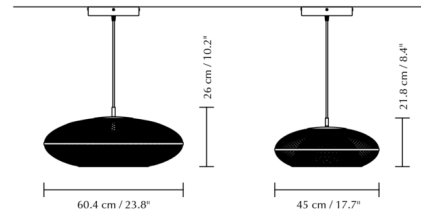

The Faraday Pendant features an opal glass globe within a round, fine mesh cage to provide diffused, glare-free illumination. Faraday's open cage gives the pendant a light, ethereal aesthetic that will elegantly complement any interior. Available as a plug-in fixture with black or white cord or as a hardwired fixture with a black or white cord and canopy.

Shown in black / brass

Specifications

| | |
|-------------------|-----------------------------------|
| COLOR | Brass |
| BODY FINISH | Black |
| WATTAGE | 15W |
| DIMMER | Standard 120V |
| DIMENSIONS | 17.7"W x 8.4"H |
| BULB NOT INCLUDED | 1 x G45/Medium (E26)/15W/120V LED |
| COUNTRY OF ORIGIN | China |