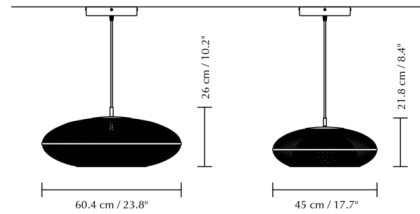

### Description

The Faraday Pendant features an opal glass globe within a round, fine mesh cage to provide diffused, glare-free illumination. Faraday's open cage gives the pendant a light, ethereal aesthetic that will elegantly complement any interior. Available as a plug-in fixture with black or white cord or as a hardwired fixture with a black or white cord and canopy.

### Specifications

COLOR	Brass
BODY FINISH	Black
WATTAGE	15W
DIMMER	Standard 120V
DIMENSIONS	17.7"W x 8.4"H
BULB NOT INCLUDED	1 x G45/Medium (E26)/15W/120V LED
COUNTRY OF ORIGIN	China

CLICK TO VIEW PRODUCT