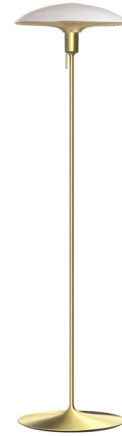

## Manta Ray Floor Lamp

By Umage

### Description

The Manta Ray Floor Lamp will elegantly transform any room with pleasant illumination. The dome-shaped lamp shade directs light both upward and downward, and a brass-finished mesh screen on the bottom of the shade creates enchantingly patterned light. Available with Black/Brass or White/Brass shade and Black, White, Brushed Steel, or Brushed Brass base. On/off pull chain located on socket.

Shown in brushed brass / white / brass

### Specifications

COLOR	White / Brass
BODY FINISH	Brushed Brass
WATTAGE	15W
DIMMER	N/A
DIMENSIONS	14.9"W x 58.5"H
BULB NOT INCLUDED	1 x G45/Medium (E26)/15W/120V LED
COUNTRY OF ORIGIN	China

CLICK TO VIEW PRODUCT