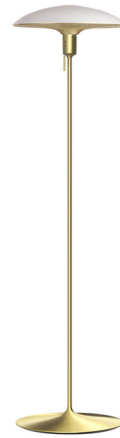

Lightology

lightology.com
866-954-4489
07-07-26

Project: _____

Company: _____

Location: _____ Fixture Type: _____

SPEC #: **VIT1279556**

Approved On: _____ Approved By: _____

Manta Ray Floor Lamp

By Umage

Description

The Manta Ray Floor Lamp will elegantly transform any room with pleasant illumination. The dome-shaped lamp shade directs light both upward and downward, and a brass-finished mesh screen on the bottom of the shade creates enchantingly patterned light. Available with Black/Brass or White/Brass shade and Black, White, Brushed Steel, or Brushed Brass base. On/off pull chain located on socket.

Shown in brushed brass / white / brass

Specifications

COLOR	White / Brass
BODY FINISH	Brushed Brass
WATTAGE	15W
DIMMER	N/A
DIMENSIONS	14.9"W x 58.5"H
BULB NOT INCLUDED	1 x G45/Medium (E26)/15W/120V LED
COUNTRY OF ORIGIN	China