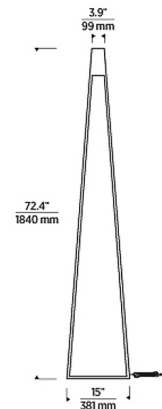

Specifications

COLOR	N/A
BODY FINISH	Black
WATTAGE	32W
DIMMER	Included
DIMENSIONS	15"W x 72.4"H x 15"D
INTEGRATED LED MODULE	1 x LED/32W/120V LED
COUNTRY OF ORIGIN	China

Technical Information

LAMP LIFE	60000 hours
COLOR RENDERING	90 CRI
LAMP COLOR	2700K
LUMENS/WATT	71.25
LUMINOUS FLUX	2280 lumens

Shown in black

CLICK TO VIEW PRODUCT

Notes: