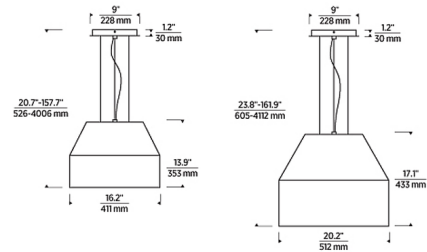

CLICK TO VIEW PRODUCT

Notes: