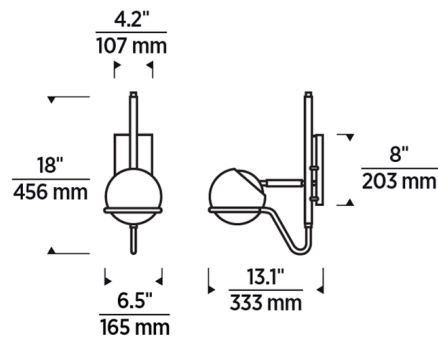

### Description

Combining the radiance of 1970s Italian flair with a simple yet striking design, the Crosby Wall Sconce 120V features a clear glass globe set on a sleek metal armature. For customizing the look, the top end of the vertical rod can be styled with or without the small top piece. This fashionable sconce is perfect for illuminating foyers, living rooms, and bathrooms. TRIAC or ELV dimmable. The natural brass is a living finish that will patina and warm with age, enhancing its richness. If the patina becomes uneven or spotty, a brass cleaner can restore the finish.

### Specifications

COLOR	Clear
BODY FINISH	Polished Nickel
WATTAGE	7.7W
DIMMER	Low Voltage Electronic
DIMENSIONS	6.5"W x 18"H x 13.1"D
INTEGRATED LED MODULE	1 x LED/7.7W/120V LED
COUNTRY OF ORIGIN	China

### Technical Information

LAMP LIFE	50000 hours
COLOR RENDERING	90 CRI
LAMP COLOR	2700K
LUMENS/WATT	69.74
LUMINOUS FLUX	537 lumens

Shown in polished nickel / clear

CLICK TO VIEW PRODUCT

Notes: