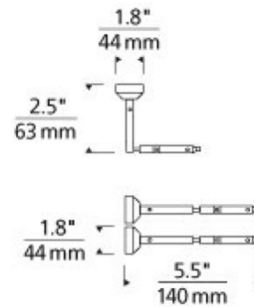

Lightology

lightology.com
866-954-4489
06-04-26

Project: _____

Company: _____

Location: _____ Fixture Type: _____

SPEC #: **ELE12796**

Approved On: _____ Approved By: _____

Kable Lite Universal Turnbuckles By Visual Comfort Architectural

Description

Heavy duty universal turnbuckles provide tension to runs over twenty feet or turning runs. Can be mounted wall to wall or ceiling mounted. When ceiling mounted cables drop 2.5 inches from the ceiling. Sold as pair. 2 inch minimum cable separation. If mounting to metal, order isolating connector for each pair of turnbuckles (sold separately). Finish in Satin Nickel. ETL listed.

Shown in satin nickel

Specifications

COLOR	N/A
BODY FINISH	Satin Nickel
WATTAGE	N/A
DIMMER	N/A
DIMENSIONS	5.5"L x 2.5"W x 2.5"H
BULB	N/A

CLICK TO VIEW PRODUCT

Notes: