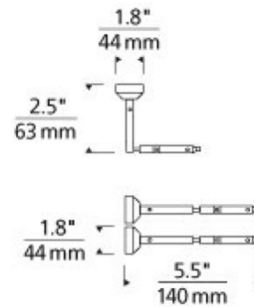

### Description

Heavy duty universal turnbuckles provide tension to runs over twenty feet or turning runs. Can be mounted wall to wall or ceiling mounted. When ceiling mounted cables drop 2.5 inches from the ceiling. Sold as pair. 2 inch minimum cable separation. If mounting to metal, order isolating connector for each pair of turnbuckles (sold separately). Finish in Satin Nickel. ETL listed.

### Specifications

COLOR	N/A
BODY FINISH	Satin Nickel
WATTAGE	N/A
DIMMER	N/A
DIMENSIONS	5.5"L x 2.5"W x 2.5"H
BULB	N/A

CLICK TO VIEW PRODUCT

Notes: