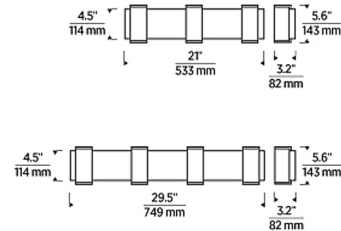

CLICK TO VIEW PRODUCT

Notes: