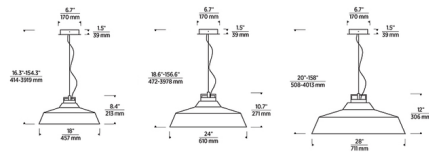

CLICK TO VIEW PRODUCT

Notes: