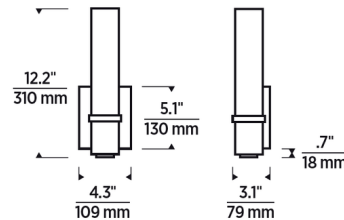

Shown in dark bronze / white glass

Specifications

COLOR	White Glass
BODY FINISH	Dark Bronze
WATTAGE	13W
DIMMER	Low Voltage Electronic
DIMENSIONS	4.3"W x 12.2"H x 3.1"D
INTEGRATED LED MODULE	1 x LED/13W/120V LED
COUNTRY OF ORIGIN	China

Technical Information

LAMP LIFE	50000 hours
COLOR RENDERING	90 CRI
LAMP COLOR	3000K
LUMENS/WATT	69.69
LUMINOUS FLUX	906 lumens

CLICK TO VIEW PRODUCT

Notes: