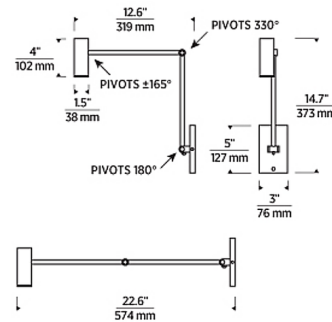

CLICK TO VIEW PRODUCT

Notes: