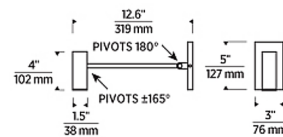

CLICK TO VIEW PRODUCT

Notes: