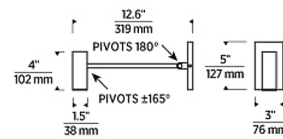

Lightology

lightology.com
866-954-4489
07-07-26

Project: _____

Company: _____

Location: _____ Fixture Type: _____

SPEC #: **TLG1279790**

Approved On: _____ Approved By: _____

Ponte Small Task Wall Sconce

By Visual Comfort Modern

Description

The Ponte Small Task Sconce is minimal in scale yet robust in its functionality. Its arm pivots 180 degrees and the head pivots 165 degrees for adjusting light direction, and brightness can be set using a convenient button on the backplate. Place this versatile fixture in a living room, bedroom or office to add practical lighting with sleek style. Note: Requires using a 2 x 4 inch single gang junction box, or using the included goof plate to completely cover a standard junction box.

Specifications

COLOR	N/A
BODY FINISH	Polished Nickel
WATTAGE	8.4W
DIMMER	Included
DIMENSIONS	3"W x 5"H x 12.6"D
INTEGRATED LED MODULE	1 x LED/8.4W/120-277V LED
COUNTRY OF ORIGIN	China

Technical Information

LAMP LIFE	50000 hours
COLOR RENDERING	90 CRI
LAMP COLOR	3000K
LUMENS/WATT	43.33
LUMINOUS FLUX	364 lumens

CLICK TO VIEW PRODUCT

Notes: