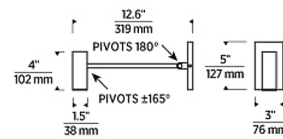

### Description

The Ponte Small Task Sconce is minimal in scale yet robust in its functionality. Its arm pivots 180 degrees and the head pivots 165 degrees for adjusting light direction, and brightness can be set using a convenient button on the backplate. Place this versatile fixture in a living room, bedroom or office to add practical lighting with sleek style. Note: Requires using a 2 x 4 inch single gang junction box, or using the included goof plate to completely cover a standard junction box.

### Specifications

COLOR	N/A
BODY FINISH	Polished Nickel
WATTAGE	8.4W
DIMMER	Included
DIMENSIONS	3"W x 5"H x 12.6"D
INTEGRATED LED MODULE	1 x LED/8.4W/120-277V LED
COUNTRY OF ORIGIN	China