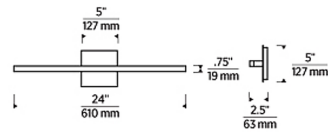

Shown in nightshade black / crystal