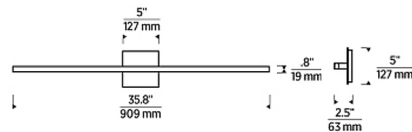

Shown in nightshade black / crystal