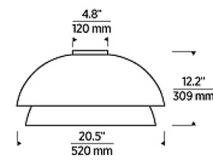

### Specifications

COLOR	N/A
BODY FINISH	Dark Bronze
WATTAGE	12W
DIMMER	Low Voltage Electronic
DIMENSIONS	20.5"W x 12.2"H
INTEGRATED LED MODULE	1 x LED/12W/120-277V LED
COUNTRY OF ORIGIN	China