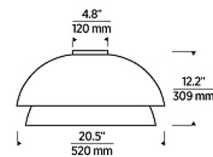

Shown in dark bronze

Specifications

COLOR	N/A
BODY FINISH	Dark Bronze
WATTAGE	12W
DIMMER	Low Voltage Electronic
DIMENSIONS	20.5"W x 12.2"H
INTEGRATED LED MODULE	1 x LED/12W/120-277V LED
COUNTRY OF ORIGIN	China