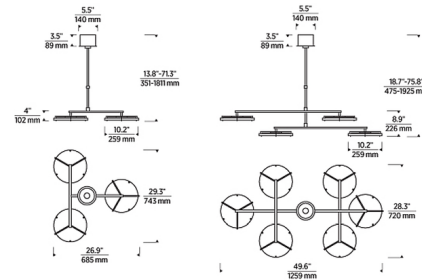

Shown in natural brass / weathered oak

Specifications

COLOR	Weathered Oak
BODY FINISH	Natural Brass
WATTAGE	50W
DIMMER	Low Voltage Electronic
DIMENSIONS	49.6"W x 8.9"H x 28.3"D
INTEGRATED LED MODULE	6 x LED/8.33W/120-277V LED
COUNTRY OF ORIGIN	China