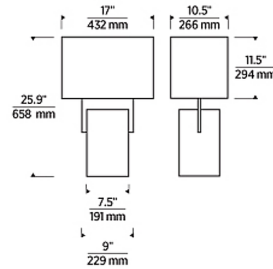

By Visual Comfort Modern

Description

The Slab Large Table Lamp is a meditation on simple geometric forms and the interplay of thick and thin. Rectangles overlap and reduce from shade to base with the transition from one to the other beautifully realized in a thin slab of metal inserted into the hefty wooden base. This lamp lends a grounding, reassuring solidity to any room.

Shown in natural brass

Specifications

COLOR	N/A
BODY FINISH	Natural Brass
WATTAGE	10W
DIMMER	N/A
DIMENSIONS	17"W x 25.9"H x 10.5"D
BULB INCLUDED	1 x A19/Medium (E26)/10W/120V LED
COUNTRY OF ORIGIN	China