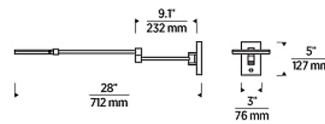

### Description

The sleek Spectica Task Wall Sconce features an LED disc that casts ample unidirectional lighting ideal for living rooms, bedrooms, and offices. The jointed arm extends and the head rotates 360 degrees to direct light where needed. Note: Requires using a 2 x 4 inch single gang junction box, or using the included goof plate to completely cover a standard junction box.

### Specifications

COLOR	N/A
BODY FINISH	Plated Brass
WATTAGE	9W
DIMMER	Included
DIMENSIONS	4.5"W x 5"H x 28"D
INTEGRATED LED MODULE	1 x LED/9W/120-277V LED
COUNTRY OF ORIGIN	China