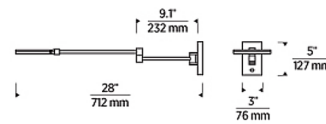

CLICK TO VIEW PRODUCT

Notes: