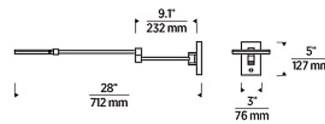

CLICK TO VIEW PRODUCT

Notes: