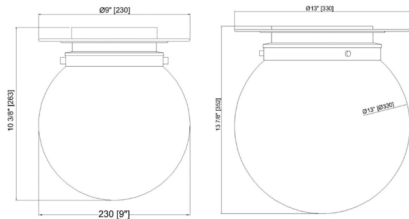

Description

Deliver clean artistic quality into your space with this chic Calhoun Ceiling Flush Mount. This fixture stands out with a glass globe attached to a steel frame and metal accents, creating a bold signature statement with easy style.

Shown in heritage brass / white opal

Specifications

COLOR White Opal
BODY FINISH Heritage Brass
WATTAGE 9W
DIMMER Standard 120V
DIMENSIONS 13\"/>

CLICK TO VIEW PRODUCT

Notes: