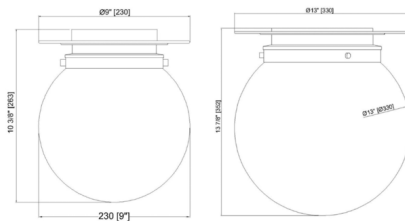

By Z-Lite

Description

Deliver clean artistic quality into your space with this chic Calhoun Ceiling Flush Mount. This fixture stands out with a glass globe attached to a steel frame and metal accents, creating a bold signature statement with easy style.

Shown in heritage brass / white opal

Specifications

COLOR White Opal
BODY FINISH Heritage Brass
WATTAGE 9W
DIMMER Standard 120V
DIMENSIONS 13"W x 14"H
BULB NOT INCLUDED 1 x Edison ST-Shape/Medium (E26)/9W/120V LED
COUNTRY OF ORIGIN China