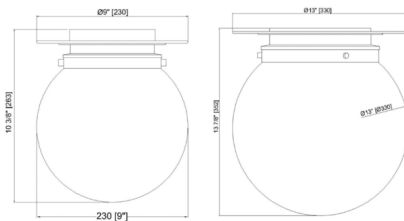

Description

Deliver clean artistic quality into your space with this chic Calhoun Ceiling Flush Mount. This fixture stands out with a glass globe attached to a steel frame and metal accents, creating a bold signature statement with easy style.

Shown in heritage brass / white opal

Specifications

COLOR White Opal
BODY FINISH Heritage Brass
WATTAGE 9W
DIMMER Standard 120V
DIMENSIONS 9\"W x 10.5\"H
BULB NOT INCLUDED 1 x Edison ST-Shape/Medium (E26)/9W/120V LED
COUNTRY OF ORIGIN China