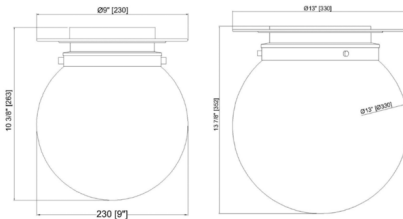

Description

Deliver clean artistic quality into your space with this chic Calhoun Ceiling Flush Mount. This fixture stands out with a glass globe attached to a steel frame and metal accents, creating a bold signature statement with easy style.

Shown in matte black / white opal

Specifications

COLOR White Opal
BODY FINISH Matte Black
WATTAGE 9W
DIMMER Standard 120V
DIMENSIONS 9"W x 10.5"H
BULB NOT INCLUDED 1 x Edison ST-Shape/Medium (E26)/9W/120V LED
COUNTRY OF ORIGIN China