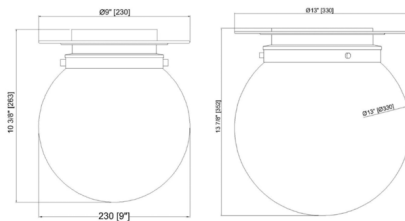

Description

Deliver clean artistic quality into your space with this chic Calhoun Ceiling Flush Mount. This fixture stands out with a glass globe attached to a steel frame and metal accents, creating a bold signature statement with easy style.

Shown in heritage brass / clear seedy

Specifications

COLOR Clear Seedy
BODY FINISH Heritage Brass
WATTAGE 9W
DIMMER Standard 120V
DIMENSIONS 13\"/>

CLICK TO VIEW PRODUCT

Notes: