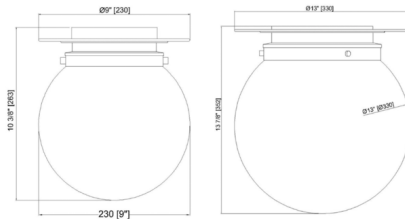

By Z-Lite

Description

Deliver clean artistic quality into your space with this chic Calhoun Ceiling Flush Mount. This fixture stands out with a glass globe attached to a steel frame and metal accents, creating a bold signature statement with easy style.

Shown in matte black / clear seedy

Specifications

COLOR	Clear Seedy
BODY FINISH	Matte Black
WATTAGE	9W
DIMMER	Standard 120V
DIMENSIONS	13"W x 14"H
BULB NOT INCLUDED	1 x Edison ST-Shape/Medium (E26)/9W/120V LED
COUNTRY OF ORIGIN	China