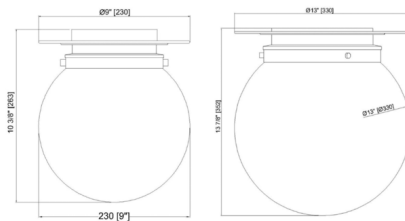

By Z-Lite

Description

Deliver clean artistic quality into your space with this chic Calhoun Ceiling Flush Mount. This fixture stands out with a glass globe attached to a steel frame and metal accents, creating a bold signature statement with easy style.

Shown in matte black / clear seedy

Specifications

COLOR	Clear Seedy
BODY FINISH	Matte Black
WATTAGE	9W
DIMMER	Standard 120V
DIMENSIONS	13"W x 14"H
BULB NOT INCLUDED	1 x Edison ST-Shape/Medium (E26)/9W/120V LED
COUNTRY OF ORIGIN	China