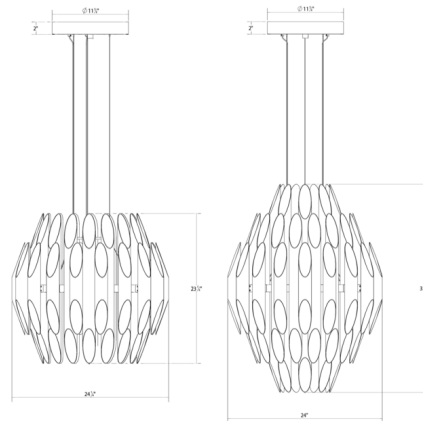

CLICK TO VIEW PRODUCT

Notes: