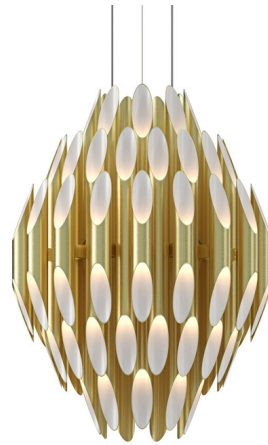

Lightology

lightology.com
866-954-4489
05-17-26

Project: _____

Company: _____

Location: _____ Fixture Type: _____

SPEC #: **SON1279963**

Approved On: _____ Approved By: _____

Chimes Chandelier By Sonneman

Description

Unified and balanced, the Chimes Chandelier offers an elegant decorative rhythm of angular illuminated tubes to maximize the optical effect of metal and light. Chimes is a luxury statement piece for classic mid-century interiors and scaled for a variety of hospitality and commercial installations. Power supply in canopy. Dimmable with ELV (Trailing-Edge), Incandescent (Leading Edge), and 0-10V type dimmers.

Specifications

COLOR	N/A
BODY FINISH	Satin Brass
WATTAGE	13500W
DIMMER	Low Voltage Electronic
DIMENSIONS	24"W x 32.25"H
INTEGRATED LED MODULE	90 x LED/150W/120-277V LED

Technical Information

COLOR RENDERING	90 CRI
LAMP COLOR	3000K
LUMENS/WATT	110.00
LUMINOUS FLUX	16500 lumens