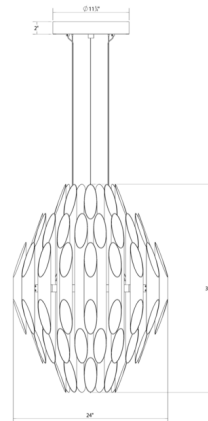

CLICK TO VIEW PRODUCT

Notes: