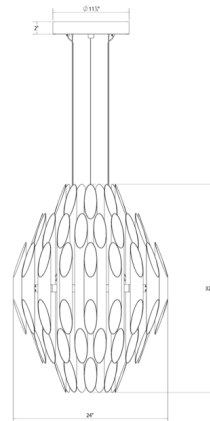

CLICK TO VIEW PRODUCT

Notes: