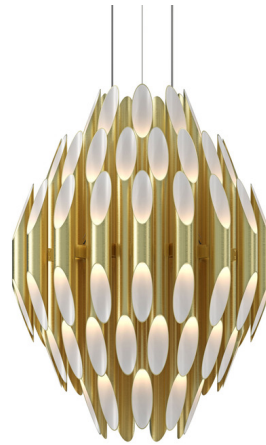

Lightology

lightology.com
866-954-4489
07-07-26

Project: _____

Company: _____

Location: _____ Fixture Type: _____

SPEC #: **SON1279963**

Approved On: _____ Approved By: _____

Chimes Chandelier

By Sonneman

Description

Unified and balanced, the Chimes Chandelier offers an elegant decorative rhythm of angular illuminated tubes to maximize the optical effect of metal and light. Chimes is a luxury statement piece for classic mid-century interiors and scaled for a variety of hospitality and commercial installations. Power supply in canopy. Dimmable with ELV (Trailing-Edge), Incandescent (Leading Edge), and 0-10V type dimmers.

Specifications

COLOR	N/A
BODY FINISH	Satin Brass
WATTAGE	13500W
DIMMER	Low Voltage Electronic
DIMENSIONS	24"W x 32.25"H
INTEGRATED LED MODULE	90 x LED/150W/120-277V LED

Technical Information

COLOR RENDERING	90 CRI
LAMP COLOR	3000K
LUMENS/WATT	110.00
LUMINOUS FLUX	16500 lumens