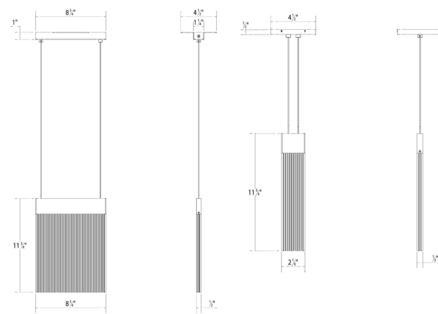

CLICK TO VIEW PRODUCT

Notes: