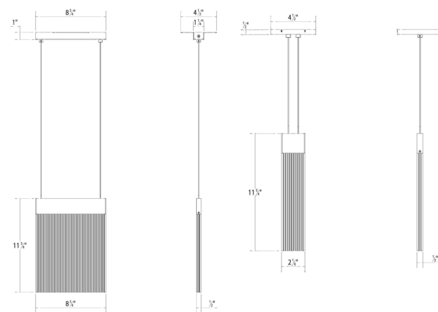

CLICK TO VIEW PRODUCT

Notes: