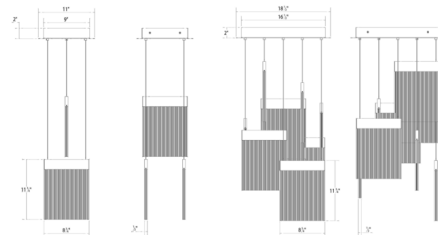

CLICK TO VIEW PRODUCT

Notes: