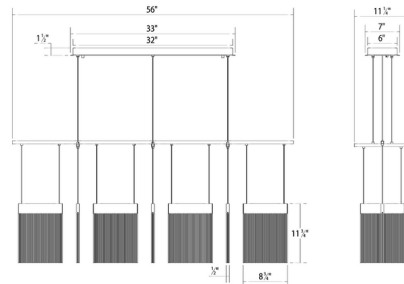

### Description

The V Panels Linear Chandelier is deigned to refract illumination outward as well as downward through the bottom panel edge. The slim acrylic panels are capped with a rectilinear top. Scaled for residential, hospitality and commercial settings for an enduring modern presence. Note: Power supply in canopy. Dimmable with ELV (Trailing-Edge), Incandescent (Leading Edge), and 0-10V type dimmers.

### Specifications

COLOR	Clear
BODY FINISH	Polished Chrome
WATTAGE	98W
DIMMER	Low Voltage Electronic
DIMENSIONS	56"L x 11.25"W x 11.75"H
INTEGRATED LED MODULE	7 x LED/14W/120-277V LED

### Technical Information

PRODUCT DIMENSIONS	Adjustable Cable Length: 240"
COLOR RENDERING	90 CRI
LAMP COLOR	3000K
LUMENS/WATT	678.57
LUMINOUS FLUX	9500 lumens

CLICK TO VIEW PRODUCT

Notes: