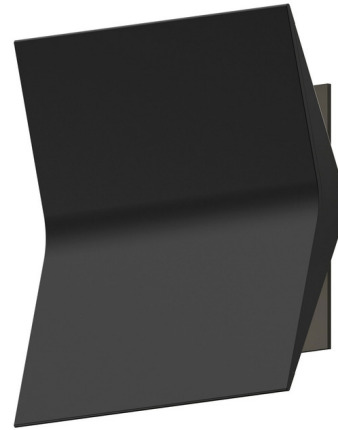

Lightology

lightology.com
866-954-4489
04-27-26

Project: _____

Company: _____

Location: _____ Fixture Type: _____

SPEC #: **SON1279981**

Approved On: _____ Approved By: _____

Turo Wall Sconce By SONNEMAN

Description

The Turo Wall Sconce gives a nod to Mid-century heritage with its minimal yet bold presence. Scaled for residential, hospitality and commercial settings for an enduring modern presence. Can be mounted in any orientation. Min/max extension from wall: 2.75 inch / 4 inch. Power supply in canopy. Dimmable with ELV (Trailing-Edge), Incandescent (Leading Edge), and 0-10V type dimmers.

Shown in satin black

Specifications

COLOR	N/A
BODY FINISH	Satin Black
WATTAGE	5W
DIMMER	Low Voltage Electronic
DIMENSIONS	6.5"W x 6.5"H x 2.75"D
INTEGRATED LED MODULE	1 x LED/5W/120-277V LED

Technical Information