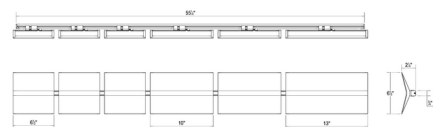

By Sonneman

Description

The Turo gives a nod to Mid-century heritage with its minimal yet bold presence. Scaled for residential, hospitality and commercial settings for an enduring modern presence. The Turo Wall Kit includes a rail, two end caps, and three small, two medium, and one large modular adjustable wall sconces to create a vertical surface composition with light and shadow. Min/max extension from wall: 2.75 inch / 4 inch. Note: Includes a power supply which requires an accessible remote location installation. Dimmable with ELV (Trailing-Edge), Incandescent (Leading Edge), and 0-10V type dimmers.

Shown in satin white

Specifications

COLOR	N/A
BODY FINISH	Satin White
WATTAGE	246W
DIMMER	Low Voltage Electronic
DIMENSIONS	55.25"L x 6.5"W x 2.75"D
INTEGRATED LED MODULE	6 x LED/41W/120-277V LED

Technical Information