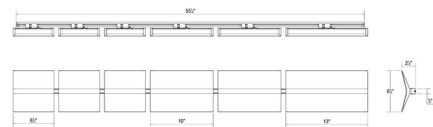

By Sonneman

Description

The Turo gives a nod to Mid-century heritage with its minimal yet bold presence. Scaled for residential, hospitality and commercial settings for an enduring modern presence. The Turo Wall Kit includes a rail, two end caps, and three small, two medium, and one large modular adjustable wall sconces to create a vertical surface composition with light and shadow. Min/max extension from wall: 2.75 inch / 4 inch. Note: Includes a power supply which requires an accessible remote location installation. Dimmable with ELV (Trailing-Edge), Incandescent (Leading Edge), and 0-10V type dimmers.

Shown in satin white

Specifications

COLOR	N/A
BODY FINISH	Satin White
WATTAGE	246W
DIMMER	Low Voltage Electronic
DIMENSIONS	55.25"L x 6.5"W x 2.75"D
INTEGRATED LED MODULE	6 x LED/41W/120-277V LED

Technical Information