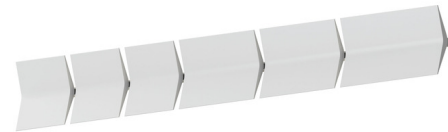

By Sonneman

Description

The Turo gives a nod to Mid-century heritage with its minimal yet bold presence. Scaled for residential, hospitality and commercial settings for an enduring modern presence. The Turo Wall Kit includes a rail, two end caps, and three small, two medium, and one large modular adjustable wall sconces to create a vertical surface composition with light and shadow. Min/max extension from wall: 2.75 inch / 4 inch. Note: Includes a power supply which requires an accessible remote location installation. Dimmable with ELV (Trailing-Edge), Incandescent (Leading Edge), and 0-10V type dimmers.

Shown in satin white

Specifications

COLOR	N/A
BODY FINISH	Satin White
WATTAGE	246W
DIMMER	Low Voltage Electronic
DIMENSIONS	55.25"L x 6.5"W x 2.75"D
INTEGRATED LED MODULE	6 x LED/41W/120-277V LED

Technical Information