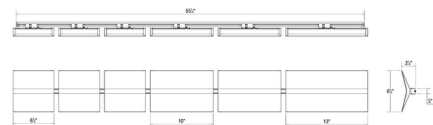

By SONNEMAN

Description

The Turo gives a nod to Mid-century heritage with its minimal yet bold presence. Scaled for residential, hospitality and commercial settings for an enduring modern presence. The Turo Wall Kit includes a rail, two end caps, and three small, two medium, and one large modular adjustable wall sconces to create a vertical surface composition with light and shadow. Min/max extension from wall: 2.75 inch / 4 inch. Note: Includes a power supply which requires an accessible remote location installation. Dimmable with ELV (Trailing-Edge), Incandescent (Leading Edge), and 0-10V type dimmers.

Shown in satin black

Specifications

COLOR	N/A
BODY FINISH	Satin Black
WATTAGE	246W
DIMMER	Low Voltage Electronic
DIMENSIONS	55.25"L x 6.5"W x 2.75"D
INTEGRATED LED MODULE	6 x LED/41W/120-277V LED

Technical Information