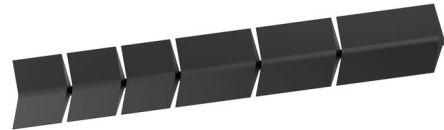

By SONNEMAN

Description

The Turo gives a nod to Mid-century heritage with its minimal yet bold presence. Scaled for residential, hospitality and commercial settings for an enduring modern presence. The Turo Wall Kit includes a rail, two end caps, and three small, two medium, and one large modular adjustable wall sconces to create a vertical surface composition with light and shadow. Min/max extension from wall: 2.75 inch / 4 inch. Note: Includes a power supply which requires an accessible remote location installation. Dimmable with ELV (Trailing-Edge), Incandescent (Leading Edge), and 0-10V type dimmers.

Shown in satin black

Specifications

COLOR	N/A
BODY FINISH	Satin Black
WATTAGE	246W
DIMMER	Low Voltage Electronic
DIMENSIONS	55.25"L x 6.5"W x 2.75"D
INTEGRATED LED MODULE	6 x LED/41W/120-277V LED

Technical Information