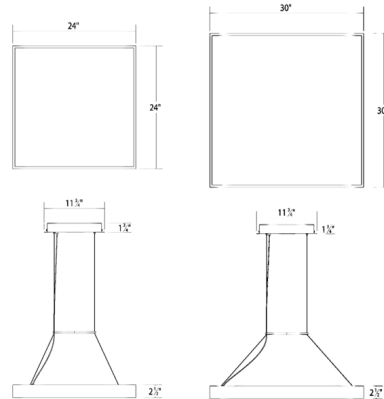

By Sonneman

Description

It is impossible to improve upon the simplicity of solid geometry with the Pi Square Pendant. The architectural presence of Pi punctuates the less is more idiom of Mies. Power supply in canopy. Dimmable with ELV (Trailing-Edge), Incandescent (Leading Edge), and 0-10V type dimmers.

Shown in satin white / white

Specifications

COLOR White
BODY FINISH Satin White
WATTAGE 53W
DIMMER Low Voltage Electronic
DIMENSIONS 24"W x 2.5"H x 24"D
INTEGRATED LED MODULE 1 x LED/53W/120-277V LED

Technical Information

PRODUCT DIMENSIONS Adjustable Cable Length: 240"
COLOR RENDERING 90 CRI
LAMP COLOR 3000K
LUMENS/WATT 82.64
LUMINOUS FLUX 4380 lumens

CLICK TO VIEW PRODUCT

Notes: