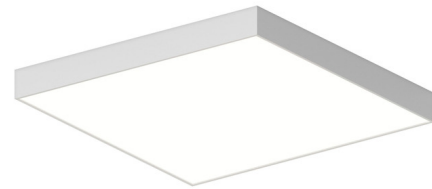

Lightology

lightology.com
866-954-4489
04-27-26

Project: _____

Company: _____

Location: _____ Fixture Type: _____

SPEC #: **SON1279992**

Approved On: _____ Approved By: _____

Pi Square Ceiling Light

By SONNEMAN

Description

It is impossible to improve upon the simplicity of solid geometry with the Pi Square Ceiling Light. The architectural presence of Pi punctuates the less is more idiom of Mies. Power supply in canopy. Dimmable with ELV (Trailing-Edge), Incandescent (Leading Edge), and 0-10V type dimmers.

Shown in satin white / white

Specifications

COLOR White
BODY FINISH Satin White
WATTAGE 53W
DIMMER Low Voltage Electronic
DIMENSIONS 24"W x 4"H x 24"D
INTEGRATED LED MODULE 1 x LED/53W/120V LED

Technical Information