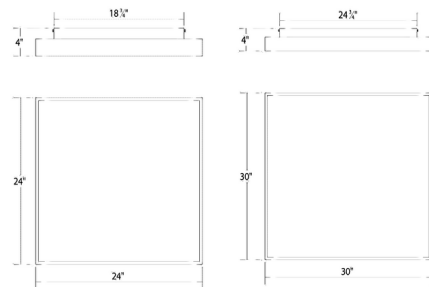

By SONNEMAN

Description

It is impossible to improve upon the simplicity of solid geometry with the Pi Square Ceiling Light. The architectural presence of Pi punctuates the less is more idiom of Mies. Power supply in canopy. Dimmable with ELV (Trailing-Edge), Incandescent (Leading Edge), and 0-10V type dimmers.

Shown in satin white / white

Specifications

COLOR White
BODY FINISH Satin White
WATTAGE 53W
DIMMER Low Voltage Electronic
DIMENSIONS 24"W x 4"H x 24"D
INTEGRATED LED MODULE 1 x LED/53W/120V LED

Technical Information