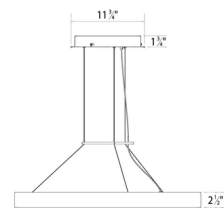

CLICK TO VIEW PRODUCT

Notes: