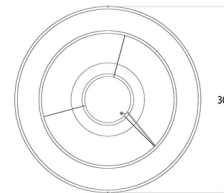

CLICK TO VIEW PRODUCT

Notes: