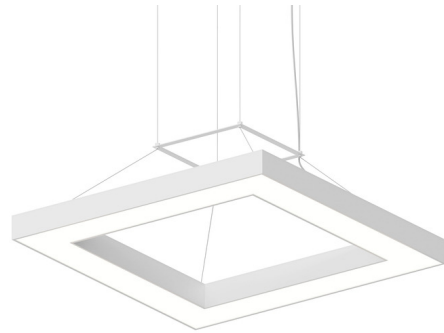

Lightology

lightology.com
866-954-4489
04-17-26

Project: _____

Company: _____

Location: _____ Fixture Type: _____

SPEC #: **SON1279998**

Approved On: _____ Approved By: _____

Pi Square Ring Pendant By SONNEMAN

Description

It is impossible to improve upon the simplicity of solid geometry with the Pi Square Ring Pendant. The architectural presence of Pi punctuates the less is more idiom of Mies. Power supply in canopy. Dimmable with ELV (Trailing-Edge), Incandescent (Leading Edge), and 0-10V type dimmers.

Specifications

COLOR . . . . . White
BODY FINISH . . . . . Satin White
WATTAGE 72W
DIMMER . . . . . Low Voltage Electronic
DIMENSIONS . . . . . 30"W x 2.5"H x 30"D
INTEGRATED LED MODULE . . . . . 1 x LED/72W/120-277V LED

Technical Information

PRODUCT DIMENSIONS . . . . . Adjustable Cable Length: 240"
COLOR RENDERING . . . . . 90 CRI
LAMP COLOR 3000K
LUMENS/WATT 30.42
LUMINOUS FLUX . . . . . 2190 lumens