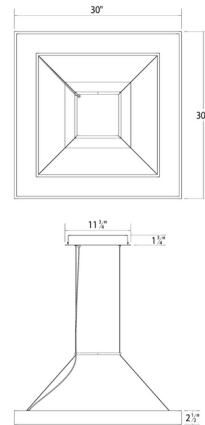

Shown in satin white / white