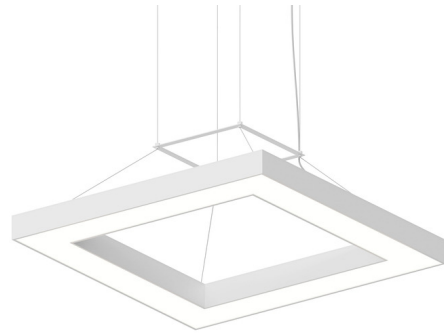

### Description

It is impossible to improve upon the simplicity of solid geometry with the Pi Square Ring Pendant. The architectural presence of Pi punctuates the less is more idiom of Mies. Power supply in canopy. Dimmable with ELV (Trailing-Edge), Incandescent (Leading Edge), and 0-10V type dimmers.

Shown in satin white / white

### Specifications

COLOR . . . . . White  
BODY FINISH . . . . . Satin White  
WATTAGE . . . . . 72W  
DIMMER . . . . . Low Voltage Electronic  
DIMENSIONS . . . . . 30"W x 2.5"H x 30"D  
INTEGRATED LED MODULE . . . . . 1 x LED/72W/120-277V LED