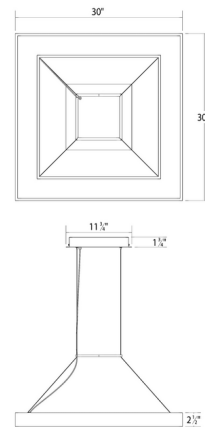

By Sonneman

Description

It is impossible to improve upon the simplicity of solid geometry with the Pi Square Ring Pendant. The architectural presence of Pi punctuates the less is more idiom of Mies. Power supply in canopy. Dimmable with ELV (Trailing-Edge), Incandescent (Leading Edge), and 0-10V type dimmers.

Shown in satin white / white

Specifications

COLOR White
BODY FINISH Satin White
WATTAGE 72W
DIMMER Low Voltage Electronic
DIMENSIONS 30"W x 2.5"H x 30"D
INTEGRATED LED MODULE 1 x LED/72W/120-277V LED

Technical Information

PRODUCT DIMENSIONS Adjustable Cable Length: 240"
COLOR RENDERING 90 CRI
LAMP COLOR 3000K
LUMENS/WATT 30.42
LUMINOUS FLUX 2190 lumens

CLICK TO VIEW PRODUCT

Notes: