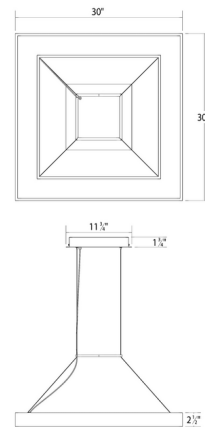

### Specifications

COLOR . . . . . White  
BODY FINISH . . . . . Satin White  
WATTAGE . . . . . 72W  
DIMMER . . . . . Low Voltage Electronic  
DIMENSIONS . . . . . 30"W x 2.5"H x 30"D  
INTEGRATED LED MODULE . . . . . 1 x LED/72W/120-277V LED

### Technical Information

PRODUCT DIMENSIONS . . . . . Adjustable Cable Length: 240"  
COLOR RENDERING . . . . . 90 CRI  
LAMP COLOR . . . . . 3000K  
LUMENS/WATT . . . . . 30.42  
LUMINOUS FLUX . . . . . 2190 lumens