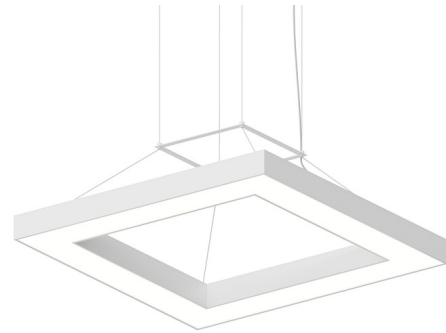

Lightology

lightology.com
866-954-4489
06-03-26

Project: _____

Company: _____

Location: _____ Fixture Type: _____

SPEC #: **SON1279998**

Approved On: _____ Approved By: _____

Pi Square Ring Pendant

By Sonneman

Description

It is impossible to improve upon the simplicity of solid geometry with the Pi Square Ring Pendant. The architectural presence of Pi punctuates the less is more idiom of Mies. Power supply in canopy. Dimmable with ELV (Trailing-Edge), Incandescent (Leading Edge), and 0-10V type dimmers.

Shown in satin white / white

Specifications

COLOR White
BODY FINISH Satin White
WATTAGE 72W
DIMMER Low Voltage Electronic
DIMENSIONS 30"W x 2.5"H x 30"D
INTEGRATED LED MODULE 1 x LED/72W/120-277V LED

Technical Information

PRODUCT DIMENSIONS Adjustable Cable Length: 240"
COLOR RENDERING 90 CRI
LAMP COLOR 3000K
LUMENS/WATT 30.42
LUMINOUS FLUX 2190 lumens

CLICK TO VIEW PRODUCT

Notes: