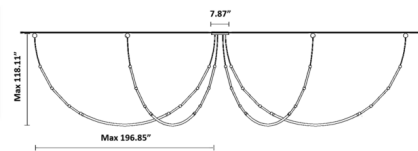

By Karman

Description

The modular and flexible light elements of the Leda 4-light pendant composition decorates a room like precious jewels adorning a woman's neck. The lamps alternate between cylindrical bars and small spheres arranged like pearls in a ring on a wire supporting LEDs encased in a transparent, flexible silicone tube. Allows for flexible layout and shape changes. Power supply included.

Shown in matte black / white

Specifications

COLOR	White
BODY FINISH	Matte Black
WATTAGE	57.6W
DIMMER	0-10V
DIMENSIONS	196.85"L x 196.85"W x 118.11"H
INTEGRATED LED MODULE	4 x LED/14.4W/24V LED

Technical Information

PRODUCT DIMENSIONS	Canopy: 10.2" diameter
LUMENS/WATT	256.11
LUMINOUS FLUX	3688 lumens

CLICK TO VIEW PRODUCT

Notes: