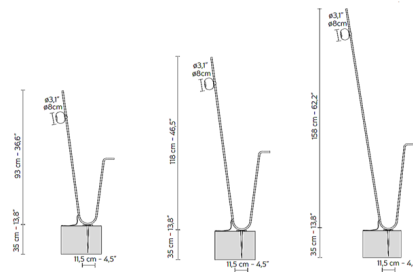

CLICK TO VIEW PRODUCT

Notes: