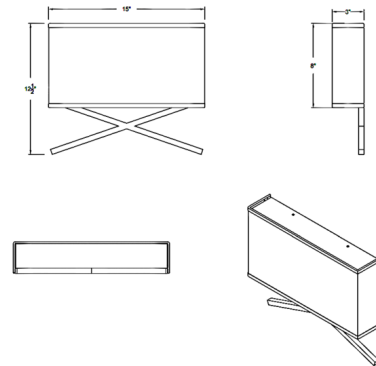

Shown in heritage brass / off white

CLICK TO VIEW PRODUCT

Notes: