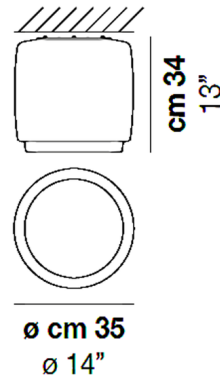

### Specifications

COLOR	White Crystal
BODY FINISH	Glossy White
WATTAGE	180W
DIMMER	Standard 120V
DIMENSIONS	14"W x 13"H
BULB NOT INCLUDED	3 x A19/Medium (E26)/60W/120V Incandescent
OTHER BULB OPTIONS	1 x A19/Medium (E26)/120V LED