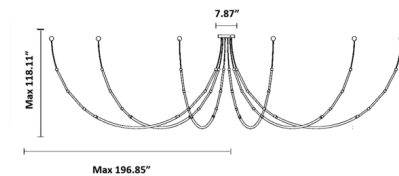

Description

The modular and flexible light elements of the Leda 6-light pendant composition decorates a room like precious jewels adorning a woman's neck. The lamps alternate between cylindrical bars and small spheres arranged like pearls in a ring on a wire supporting LEDs encased in a transparent, flexible silicone tube. Allows for flexible layout and shape changes. Power supply included.

Shown in matte black / white

Specifications

COLOR	White
BODY FINISH	Matte Black
WATTAGE	86.4W
DIMMER	0-10V
DIMENSIONS	196.85"L x 196.85"W x 118.11"H
INTEGRATED LED MODULE	6 x LED/14.4W/24V LED

Technical Information

PRODUCT DIMENSIONS	Canopy: 10.2" diameter
LUMENS/WATT	384.17
LUMINOUS FLUX	5532 lumens

CLICK TO VIEW PRODUCT

Notes: