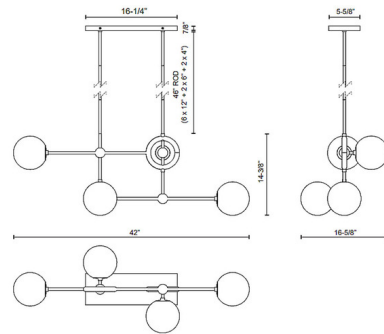

Shown in brushed gold / glossy opal

Specifications

COLOR Glossy Opal
BODY FINISH Brushed Gold
WATTAGE 240W
DIMMER Standard 120V
DIMENSIONS 42" L x 16.625" W x 14.37" H
BULB NOT INCLUDED 4 x B10/Candelabra (E12)/60W/120V Incandescent
OTHER BULB OPTIONS 4 x B10/Candelabra (E12)/120V LED

Technical Information

PRODUCT DIMENSIONS Downloads: Two 4", Two 6", and Six 12" Included

CLICK TO VIEW PRODUCT

Notes: