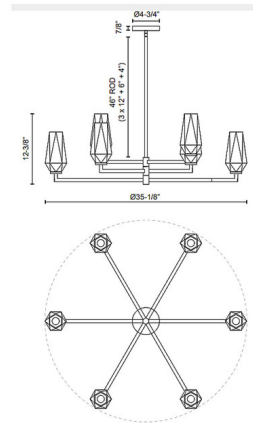

Specifications

COLOR Opal
BODY FINISH Matte Black
WATTAGE 240W
DIMMER Standard 120V
DIMENSIONS 35.12"W x 12.37"H
BULB NOT INCLUDED 6 x B10/Candelabra (E12)/40W/120V Incandescent
OTHER BULB OPTIONS 6 x B10/Candelabra (E12)/120V LED

Technical Information

PRODUCT DIMENSIONS Downloads: One 4", One 6", and Three 12" Included

Notes:

Shown in matte black / opal

CLICK TO VIEW PRODUCT