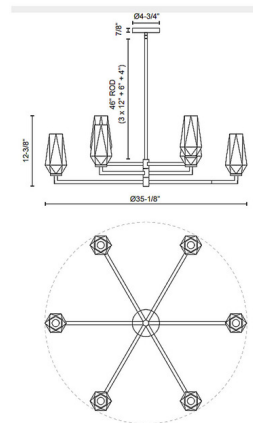

### Specifications

COLOR . . . . . Opal  
BODY FINISH . . . . . Matte Black  
WATTAGE . . . . . 240W  
DIMMER . . . . . Standard 120V  
DIMENSIONS . . . . . 35.12"W x 12.37"H  
BULB NOT INCLUDED . . . . . 6 x B10/Candelabra (E12)/40W/120V Incandescent  
OTHER BULB OPTIONS . . . . . 6 x B10/Candelabra (E12)/120V LED

### Technical Information

PRODUCT DIMENSIONS . . . . Downloads: One 4", One 6", and Three 12" Included

Notes:

Shown in matte black / opal

CLICK TO VIEW PRODUCT