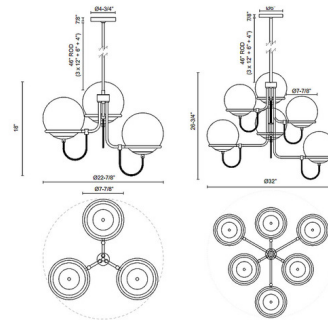

### Specifications

COLOR . . . . . Opal  
BODY FINISH . . . . . Matte Black  
WATTAGE . . . . . 180W  
DIMMER . . . . . Standard 120V  
DIMENSIONS . . . . . 22.87"W x 18"H  
BULB NOT INCLUDED . . . . . 3 x A19/Medium (E26)/60W/120V LED  
OTHER BULB OPTIONS . . . . . 3 x A19/Medium (E26)/120V LED

### Technical Information

PRODUCT DIMENSIONS . . . . Downloads: One 4". One 6", and Three 12" Included

CLICK TO VIEW PRODUCT

Notes: