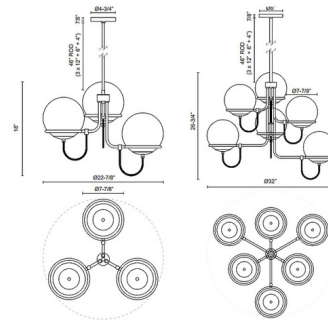

Specifications

COLOR Opal
BODY FINISH Matte Black
WATTAGE 180W
DIMMER Standard 120V
DIMENSIONS 22.87"W x 18"H
BULB NOT INCLUDED 3 x A19/Medium (E26)/60W/120V LED
OTHER BULB OPTIONS 3 x A19/Medium (E26)/120V LED

Technical Information

PRODUCT DIMENSIONS Downloads: One 4". One 6", and Three 12" Included

CLICK TO VIEW PRODUCT

Notes: